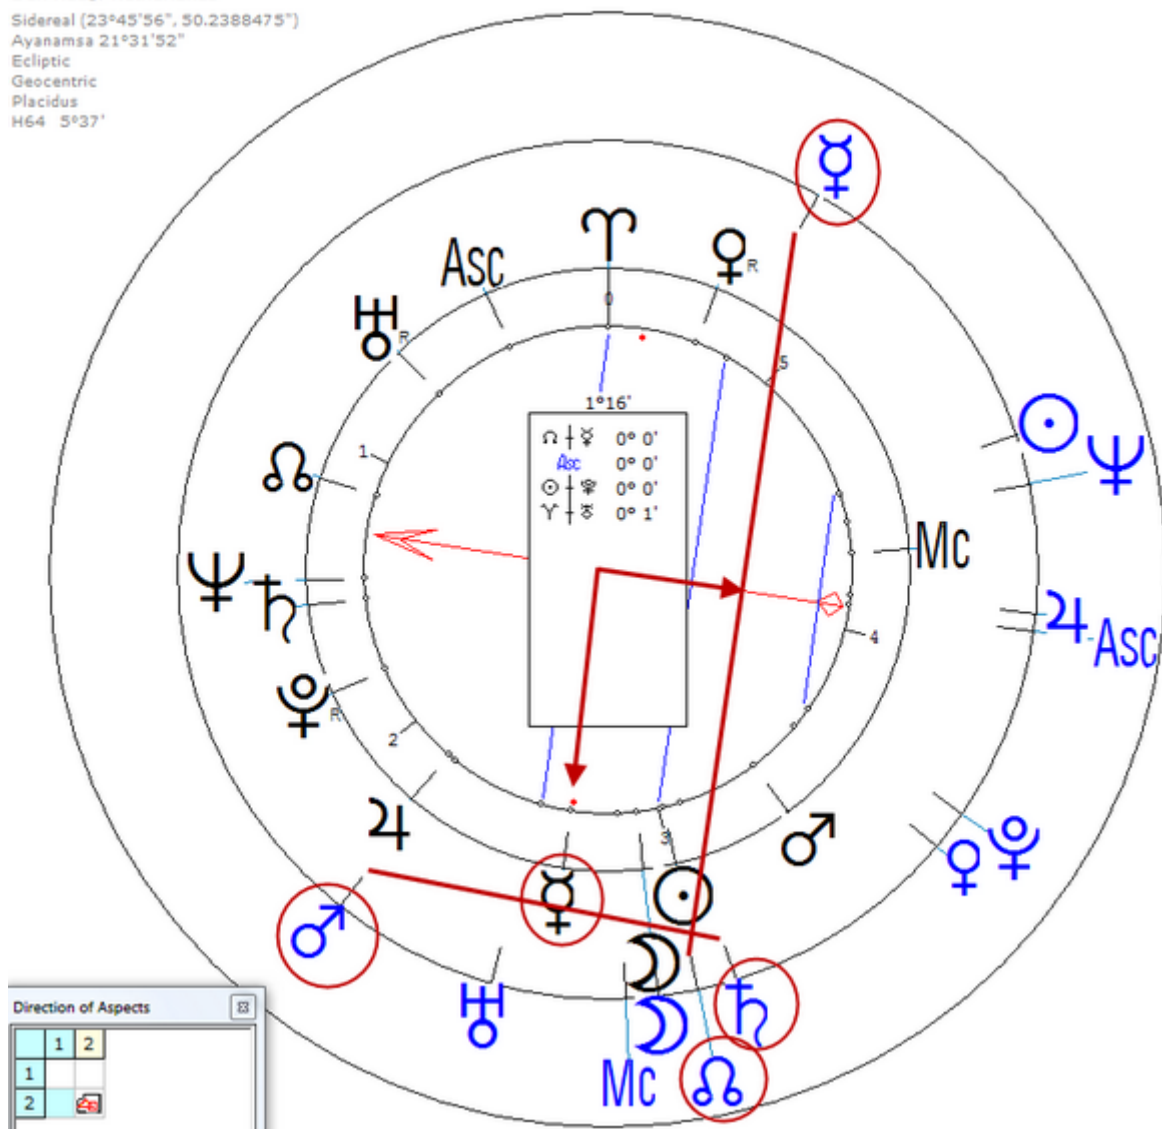

Kaemmerer, Frederik Hendrik

24 October 1839 at 06:30 (= 06:30 AM)Den Haag, Netherlands, 52n05, 4e19

Dutch painter who originally worked in the Romantic and Academic styles, but later became an Impressionist.

<https://www.astro.com/astro-databank/Kaemmerer,_Frederik_Hendrik>

He apparently committed suicide on 4 April 1902 at his studio in Paris.

Solar Return (Harmonic 64)

Solar $\♂/\hbar$ = Solar $\♀/\♁$ = $\♀_n$

Kaemmerer, Frederik Hendrik

24 October 1839 Thu 6:30 (GMT+0:17:12) 52n06 4e18
Den Haag, Netherlands

Sidereal (23°45'56", 50.2388475")

Ayanamsa 21°31'52"

Ecliptic

Geocentric

Placidus

H64 5°37'